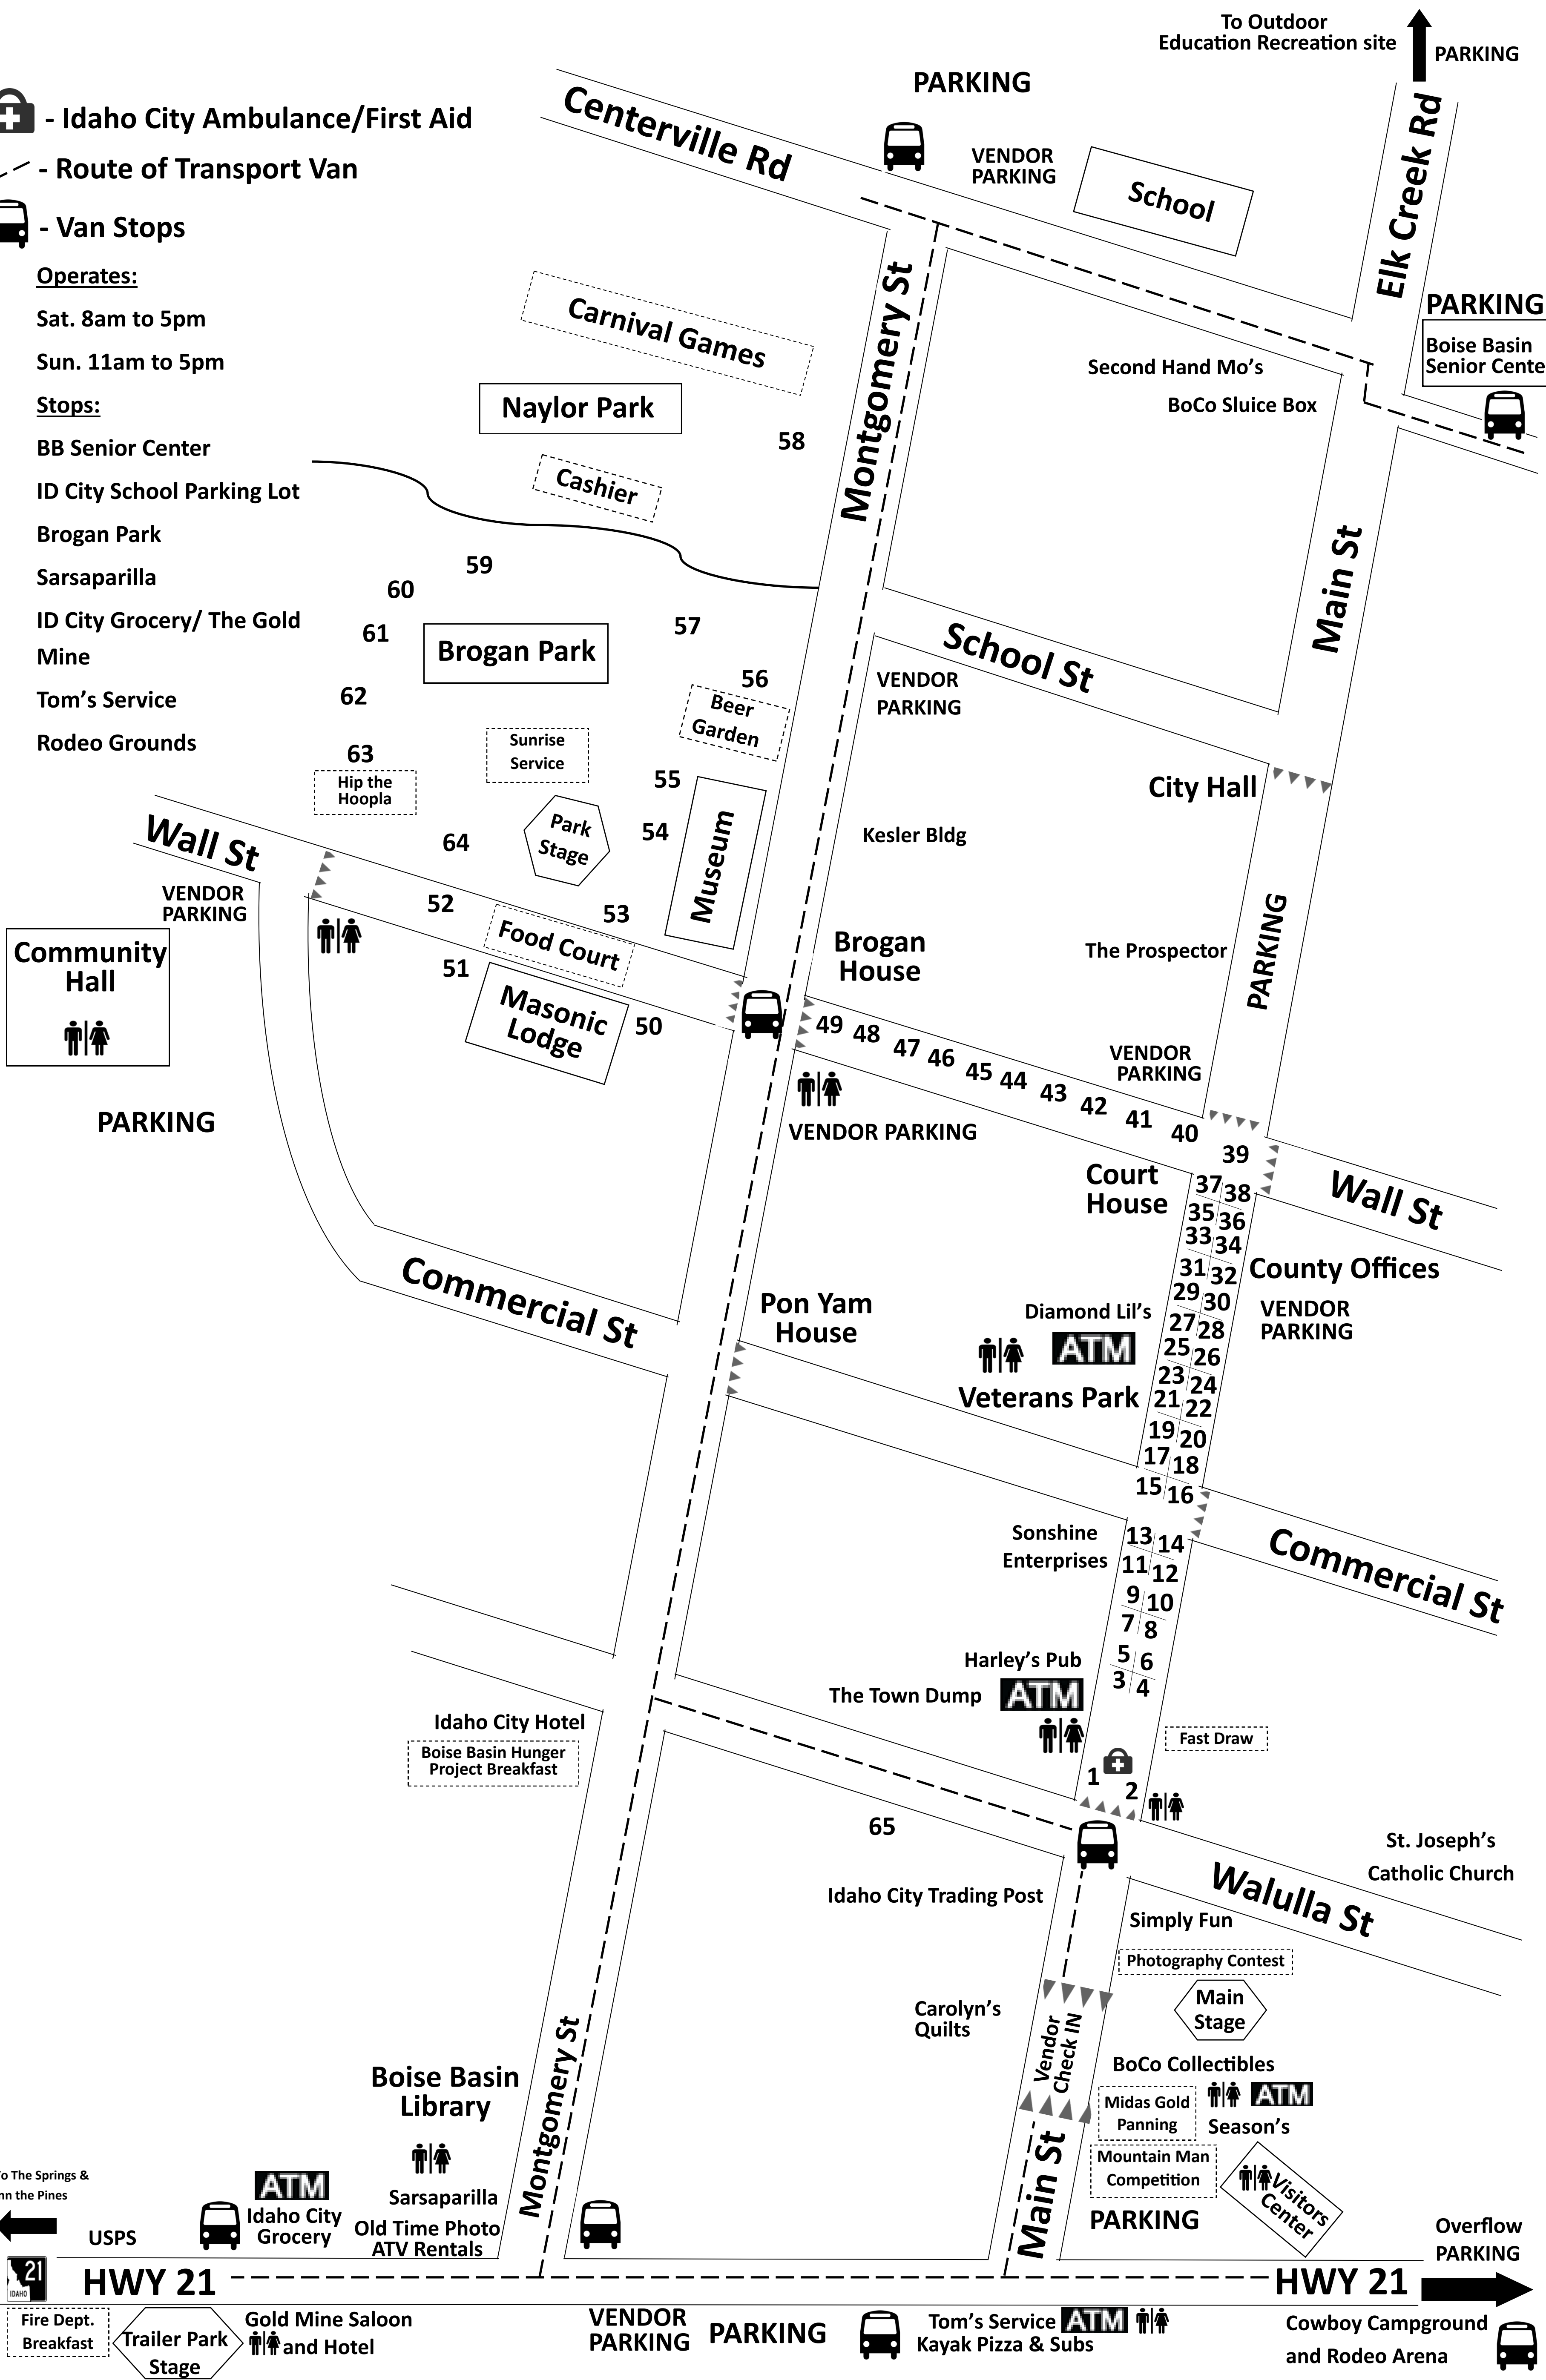

- Idaho City Ambulance/First Aid

- Route of Transport Van

- Van Stops

Operates:

Sat. 8am to 5pm

Sun. 11am to 5pm

Stops:

BB Senior Center

ID City School Parking Lot

Brogan Park

Sarsaparilla

ID City Grocery/ The Gold Mine

Tom's Service

Rodeo Grounds

To Outdoor Education Recreation site ↑ PARKING

PARKING

VENDOR PARKING

School

PARKING

Boise Basin Senior Center

Centerville Rd

Montgomery St

Elk Creek Rd

Carnival Games

64

Food Court

52

Masonic Lodge

51

50

VENDOR PARKING

School St